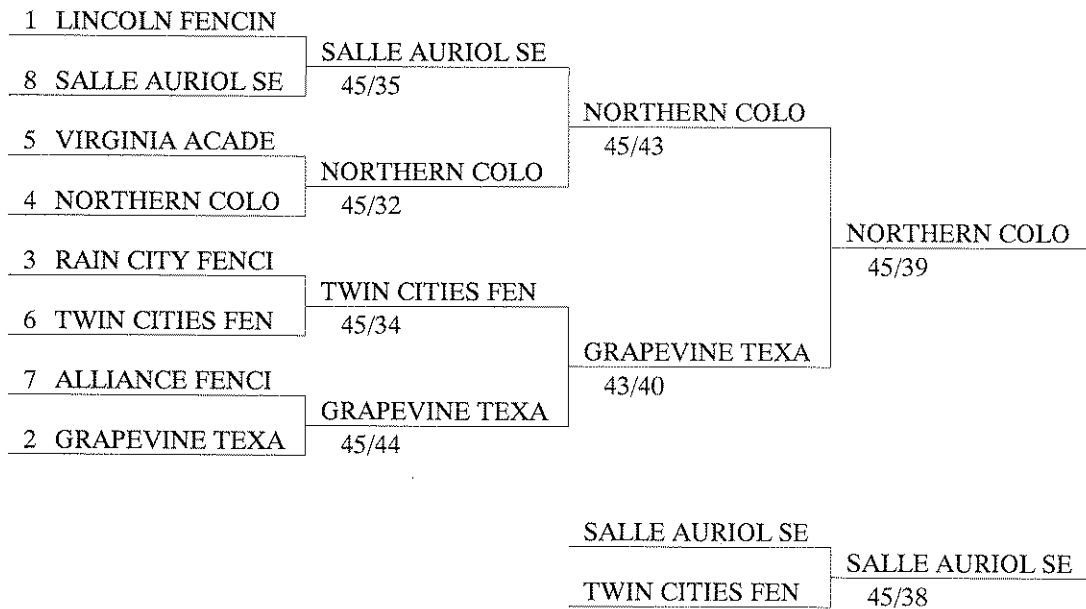

Summer Nationals 2005
Men's Epee Senior Team

Quarter-finals